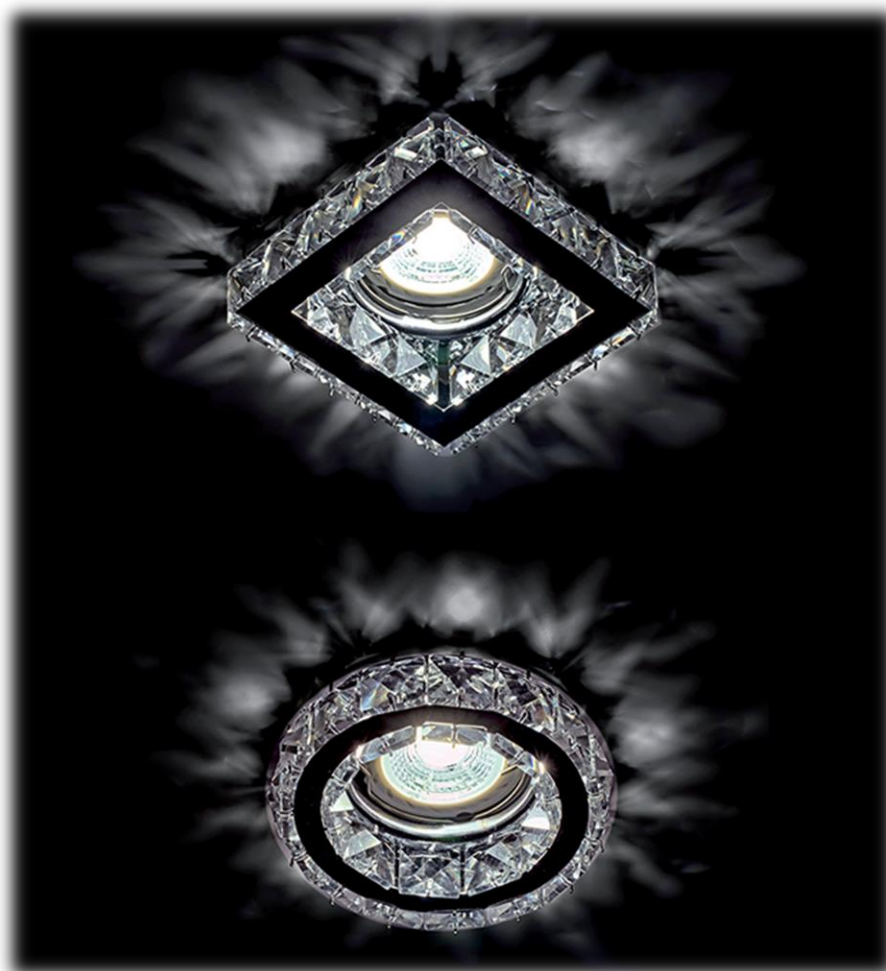

SPOTLIGHTS WITH CRYSTAL

CR-773

Technical data

<i>Nominal voltage:</i>	12VAC
<i>Power:</i>	Max 50W
<i>Housing:</i>	Stainless steel with crystal
<i>Lamp holder:</i>	GU5.3
<i>Cutting hole:</i>	60mm

Features

- o *Attractive design*
- o *Luxury appearance*
- o *Suitable for indoor mounting*
- o *Glass and crystal material body*
- o *The glass and crystal housing allows the light to spread through it*
- o *Environmentally friendly - no mercury and lead*
- o *Resistant to shock and vibration stable body*

Area of application

- o *Domestic application*
- o *Accent lighting*
- o *Indoor lighting*
- o *Decorative lighting*

Variants and Dimensions

<i>Model</i>	<i>Description</i>	<i>Size (mm)</i>				<i>Catalogue number</i>
		<i>Diameter</i>	<i>Length</i>	<i>Height</i>	<i>Cutting hole</i>	
925773R/CL	Spotlight round	100	-	50	60	925773R/CL
925773S/CL	Spotlight square	105	105	50	60	925773S/CL